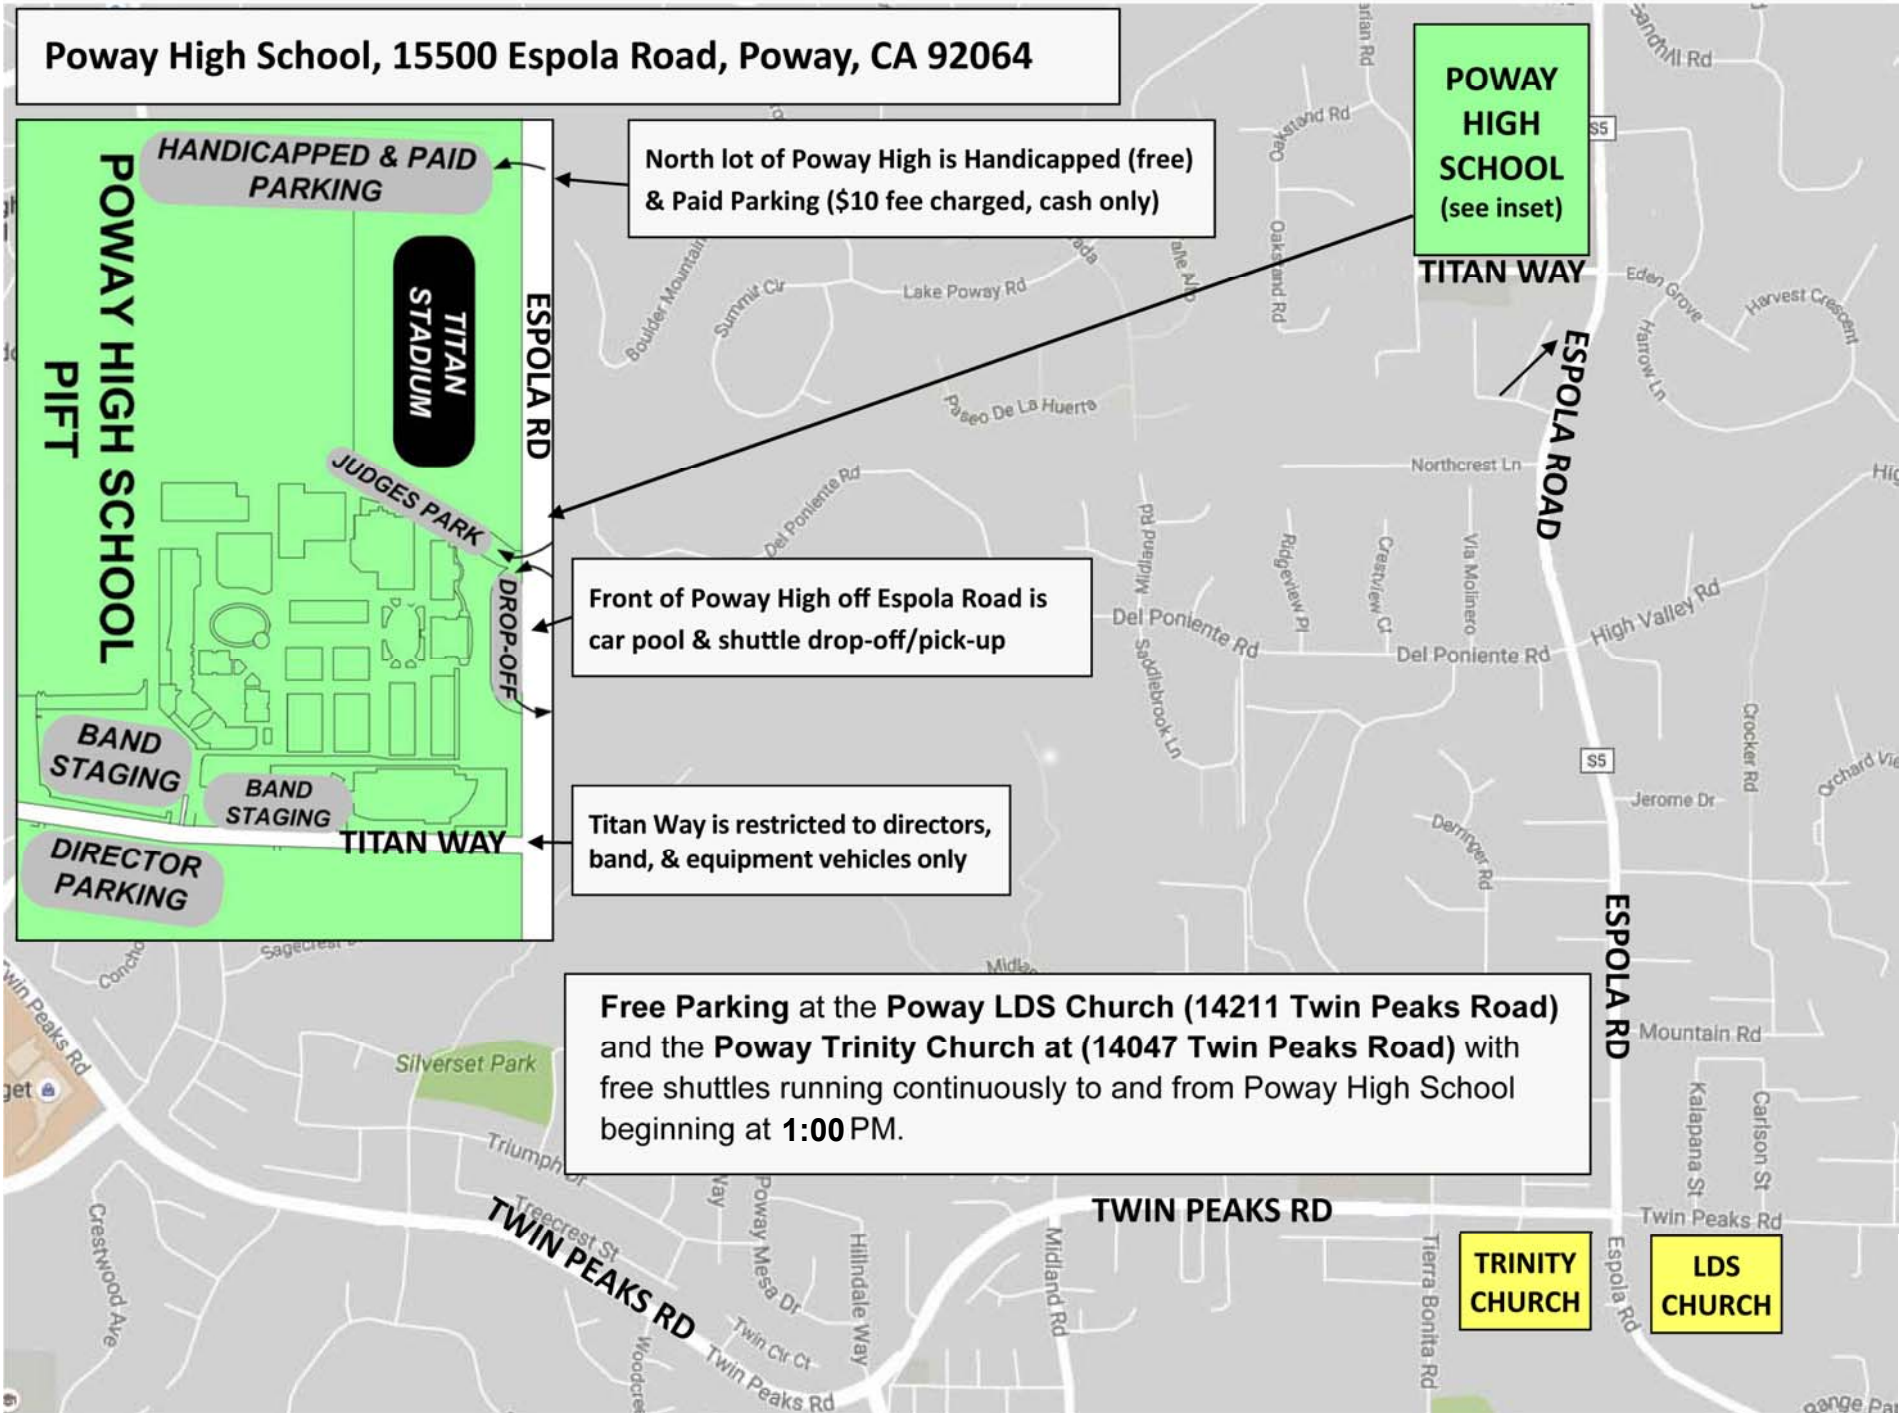

# POWAY INVITATIONAL FIELD TOURNAMENT—VISITOR PARKING MAP

Poway High School, 15500 Espola Road, Poway, CA 92064

**POWAY HIGH SCHOOL**  
(see inset)

North lot of Poway High is Handicapped (free) & Paid Parking (\$10 fee charged, cash only)

Front of Poway High off Espola Road is car pool & shuttle drop-off/pick-up

Titan Way is restricted to directors, band, & equipment vehicles only

**Free Parking at the Poway LDS Church (14211 Twin Peaks Road) and the Poway Trinity Church at (14047 Twin Peaks Road) with free shuttles running continuously to and from Poway High School beginning at 1:00 PM.**

**TRINITY CHURCH**

**LDS CHURCH**