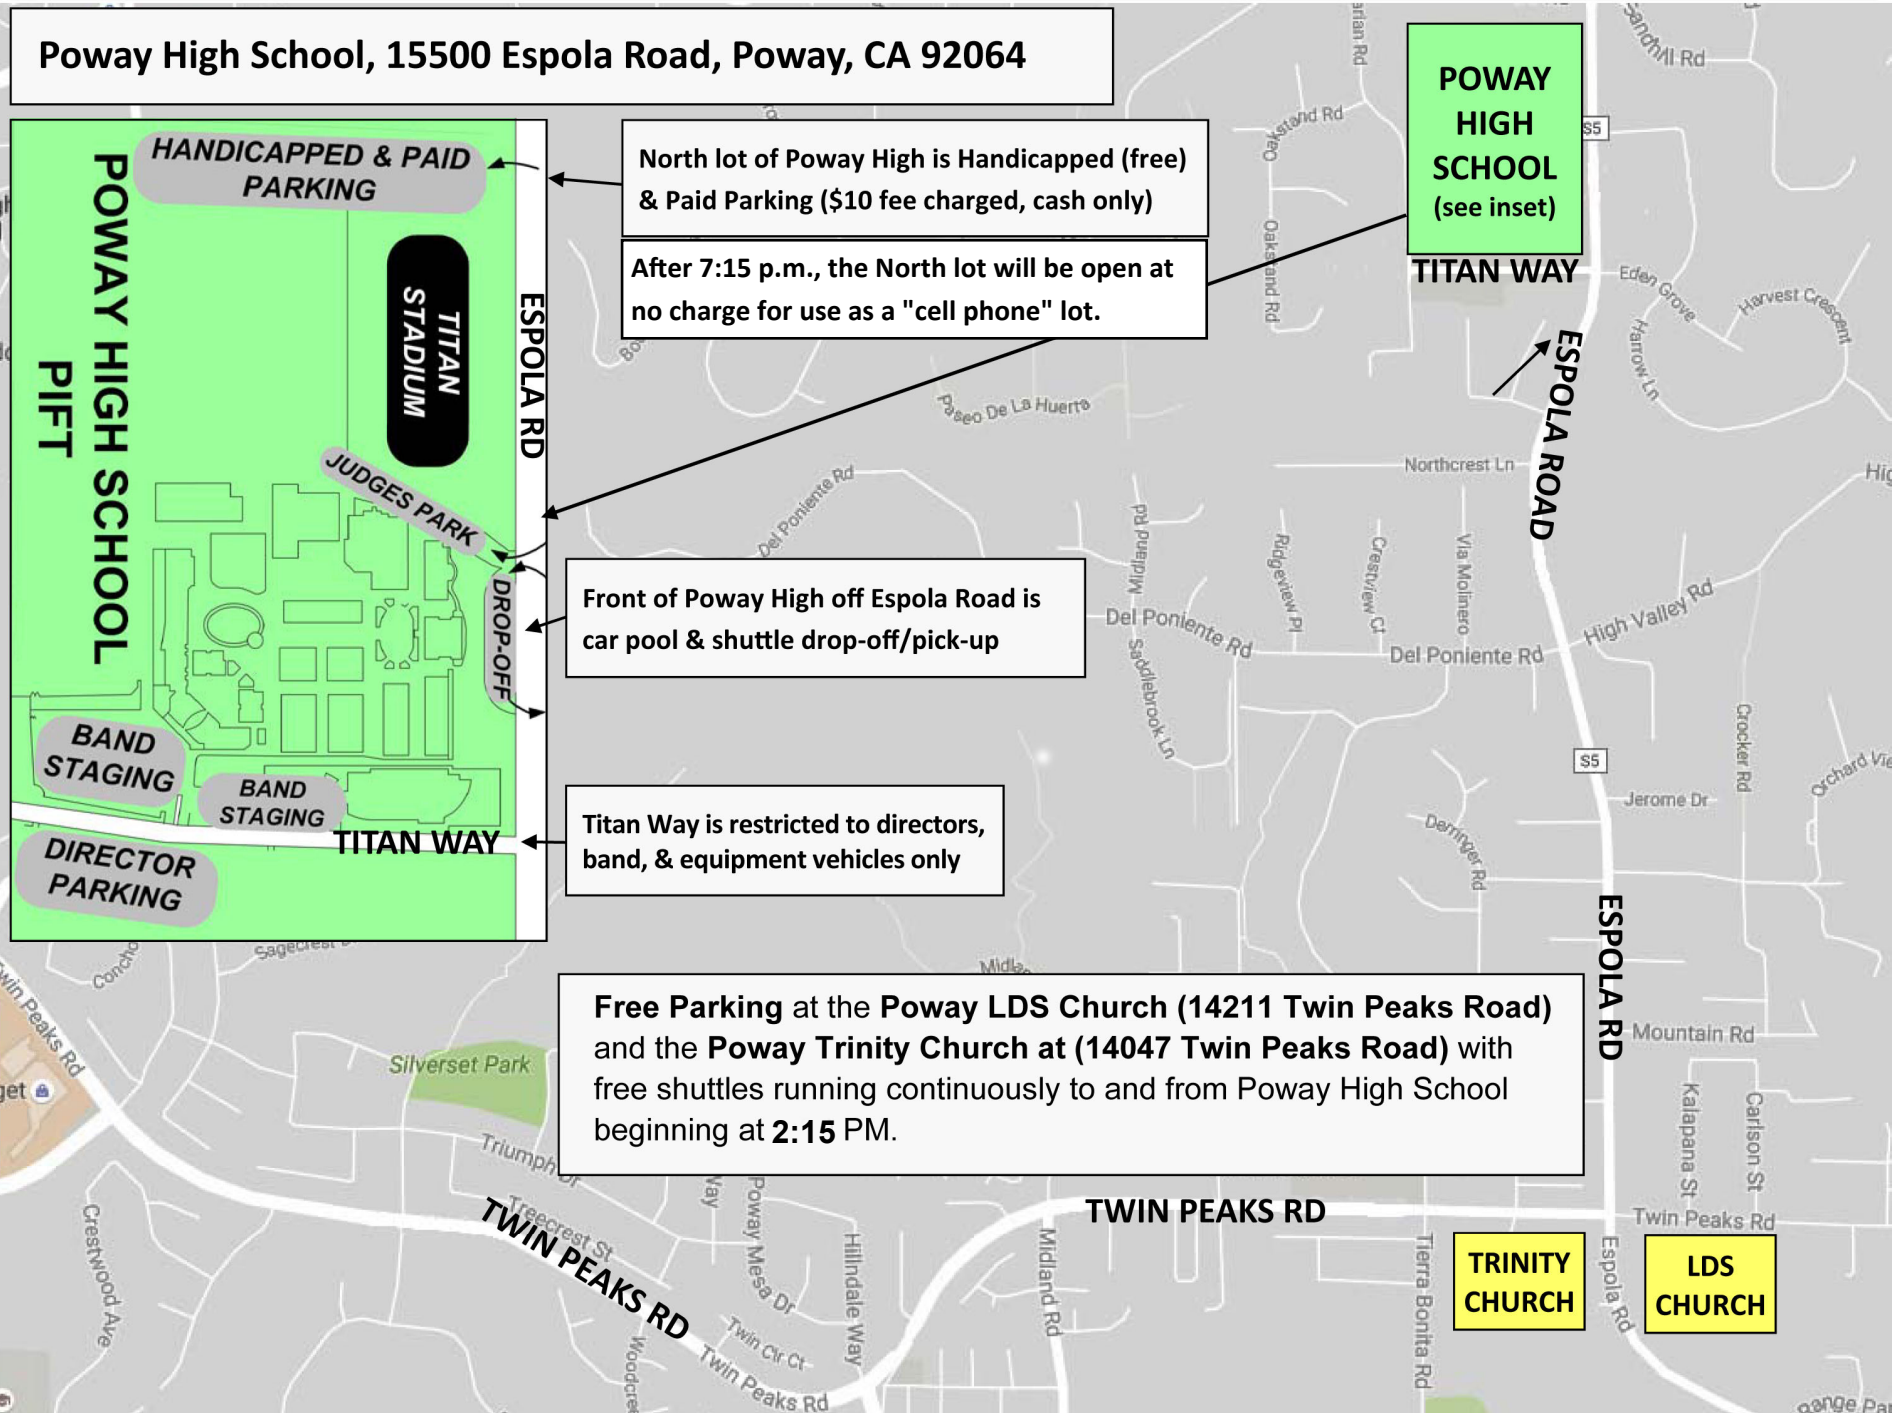

POWAY INVITATIONAL FIELD TOURNAMENT—VISITOR PARKING MAP

Poway High School, 15500 Espola Road, Poway, CA 92064

POWAY HIGH SCHOOL
(see inset)

North lot of Poway High is Handicapped (free) & Paid Parking (\$10 fee charged, cash only)
After 7:15 p.m., the North lot will be open at no charge for use as a "cell phone" lot.

Front of Poway High off Espola Road is car pool & shuttle drop-off/pick-up

Titan Way is restricted to directors, band, & equipment vehicles only

Free Parking at the Poway LDS Church (14211 Twin Peaks Road) and the Poway Trinity Church at (14047 Twin Peaks Road) with free shuttles running continuously to and from Poway High School beginning at 2:15 PM.

TRINITY CHURCH

LDS CHURCH