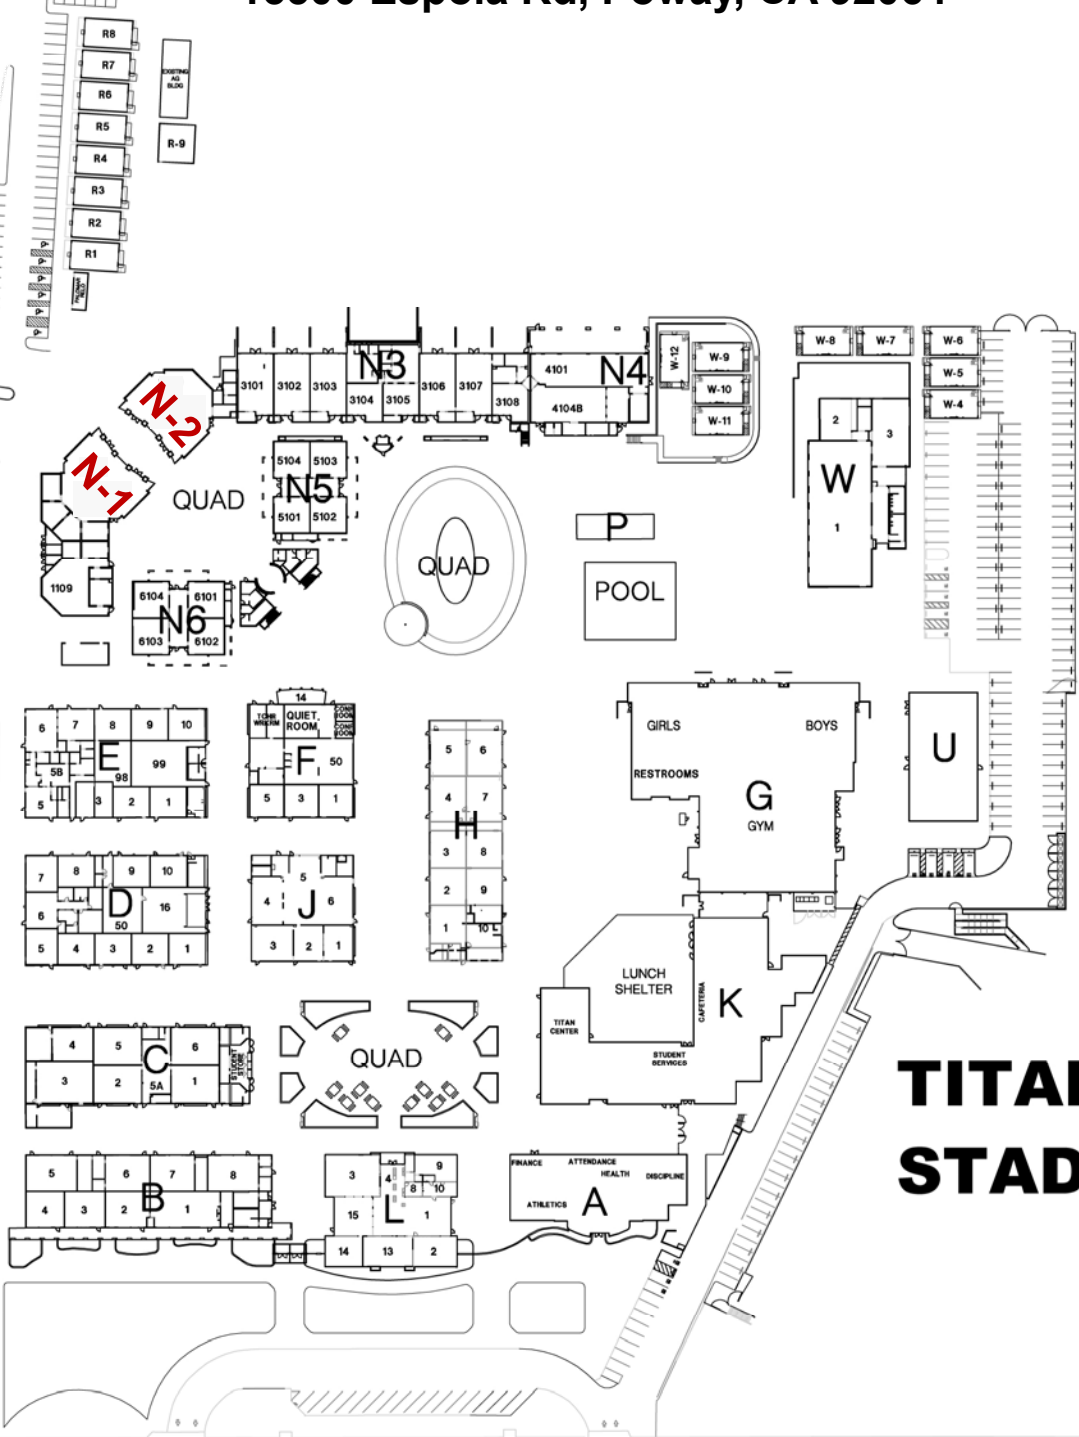

POWAY HIGH SCHOOL

15500 Espola Rd, Poway, CA 92064

FREE PARKING AFTER 2:30 PM

TITAN WAY

FREE PARKING AFTER 2:30 PM

FREE PARKING AFTER 2:30 PM

RESERVED PARKING

DRAMA

PCPA

TITAN WAY

ESPOLA ROAD

ESPOLA ROAD

TITAN STADIUM